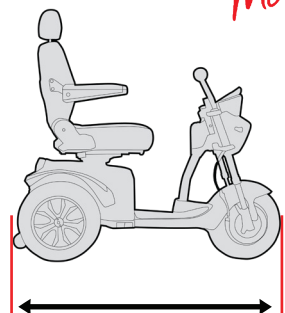

Overall Length:
1550mm (L)