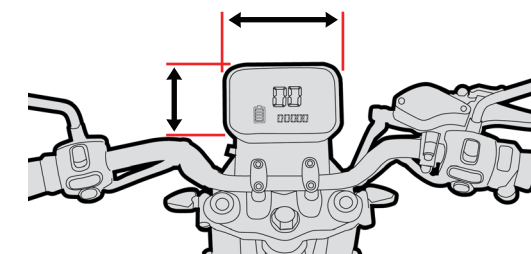

Ground Clearance: **150mm**

180° Turning Circle: **3120mm**

Anti-tip Wheel  
Ground Clearance: **30mm**

Safe & Maximum  
climb angle: **9°**

Seat Height **530mm**  
(from footwell): **505mm**  
**3 settings** **480mm**

Speed: **10km/h**

Tyres (Pneumatic):  
**Front Ø406mm**  
**Rear (3.00-16)**

Max. User Weight:  
**185kg - on flat ground**

Space Between Handlebars:  
**550mm**

Charger:  
**10 Amp**

Maximum range:  
**Up to 50km**

Batteries:  
**2 x 75 Amp**  
**min. (supplied)**

Motor:  
**2.0Hp high torque**  
**motor (4 Pole)**

Product Weight:  
**140kg - with batteries**

Screen Size:  
**160mm x 115mm**

**ASK FOR THE BRAND**

[shoprider.com.au](http://shoprider.com.au)