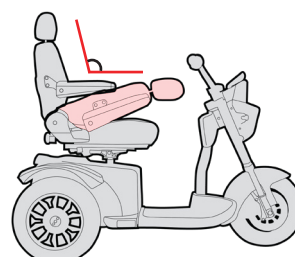

Overall Width:  
**700mm (W)**

Seat Depth:  
**510mm**

Backrest Width:  
**480mm**

Armrest Width:  
**60mm**

Headrest Width:  
**250mm**

Overall Height  
(Lowest seat setting):  
**1305mm (H)**

Seat Rotation:  
**90° Left & Right**