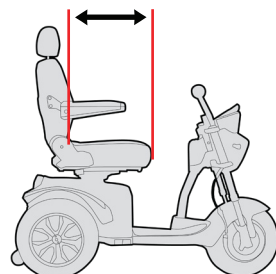

Seat Depth:
510mm