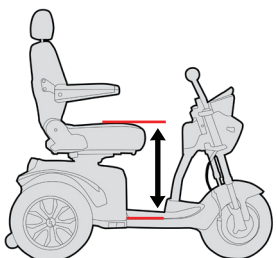

Backrest Angle:  
**Folded down to 109°**

Distance between  
armrests: **485mm**

Seat edge to centre of tiller:  
(adjustable) **425 - 290mm**

**ASK FOR THE BRAND**

**shoprider.com.au**

Seat Height **720mm**  
(from floor): **695mm**  
**3 settings** **670mm**

Ground Clearance: **150mm**

180° Turning Circle: **3120mm**

Anti-tip Wheel  
Ground Clearance: **30mm**

Safe & Maximum  
climb angle: **9°**

Seat Height **530mm**  
(from footwell): **505mm**  
**3 settings** **480mm**