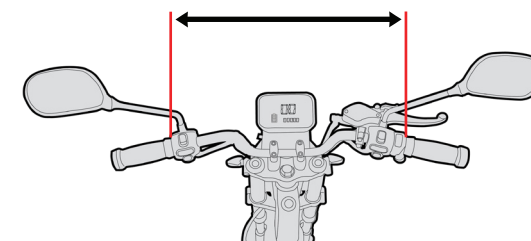

Space Between Handlebars:
550mm

Charger:
10 Amp