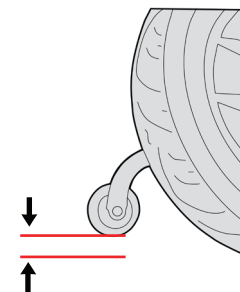

Overall Length:  
**1550mm (L)**

Seat Width:  
**515mm**

Backrest Height:  
**465mm**

Armrest Length:  
**335mm**

Headrest Height  
(from seat): **4 settings**

**710mm**  
**690mm**  
**660mm**  
**640mm**

Overall Width:  
**700mm (W)**

Seat Depth:  
**510mm**

Backrest Width:  
**480mm**

Armrest Width:  
**60mm**

Headrest Width:  
**250mm**

Overall Height  
(Lowest seat setting):  
**1305mm (H)**

Seat Rotation:  
**90° Left & Right**

Backrest Angle:  
**Folded down to 109°**

Distance between  
armrests: **485mm**

Seat edge to centre of tiller:  
(adjustable) **425 - 290mm**

**ASK FOR THE BRAND**

**shoprider.com.au**

Seat Height **720mm**  
(from floor): **695mm**  
**3 settings** **670mm**

Ground Clearance: **150mm**

180° Turning Circle: **3120mm**

Anti-tip Wheel  
Ground Clearance: **30mm**

Safe & Maximum  
climb angle: **9°**

Seat Height **530mm**  
(from footwell): **505mm**  
**3 settings** **480mm**