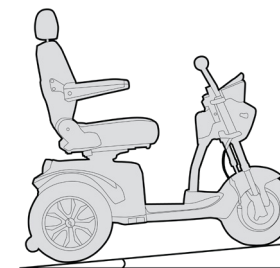

Safe & Maximum
climb angle: **9°**