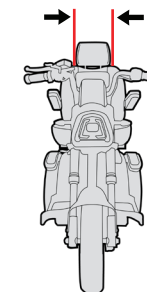

Overall Length:  
**1550mm (L)**

Seat Width:  
**515mm**

Backrest Height:  
**465mm**

Armrest Length:  
**335mm**

Headrest Height  
(from seat): **4 settings**

**710mm**  
**690mm**  
**660mm**  
**640mm**

Overall Width:  
**700mm (W)**

Seat Depth:  
**510mm**

Backrest Width:  
**480mm**

Armrest Width:  
**60mm**

Headrest Width:  
**250mm**

Overall Height  
(Lowest seat setting):  
**1305mm (H)**

Seat Rotation:  
**90° Left & Right**

Backrest Angle:  
**Folded down to 109°**

Distance between  
armrests: **485mm**

Seat edge to centre of tiller:  
(adjustable) **425 - 290mm**

**ASK FOR THE BRAND**

**shoprider.com.au**

Seat Height **720mm**  
(from floor): **695mm**  
**3 settings** **670mm**