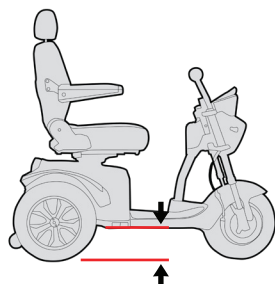

Backrest Angle:  
**Folded down to 109°**

Distance between  
armrests: **485mm**

Seat edge to centre of tiller:  
(adjustable) **425 - 290mm**

**ASK FOR THE BRAND**

**shoprider.com.au**

Seat Height **720mm**  
(from floor): **695mm**  
**3 settings** **670mm**

Ground Clearance: **150mm**

180° Turning Circle: **3120mm**

Anti-tip Wheel  
Ground Clearance: **30mm**

Safe & Maximum  
climb angle: **9°**

Seat Height **530mm**  
(from footwell): **505mm**  
**3 settings** **480mm**