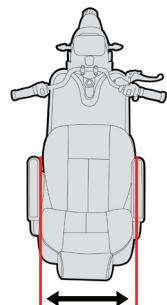

## FEATURES

**779XLS**

- High back contoured seat with headrest
- Sliding / rotating / height adjustable seat
- Lift up + tilt adjustable arm rests
- "Slow when turning" safety feature
- Elevated handlebar with R/H paddle control
- NEW Full function, colour LCD HD display
- High / medium / low speed settings
- Rear wheel drive
- Electromagnetic brake
- Front disc handbrake
- Front + rear suspension
- LED Headlight - low / high beam
- Daytime running light
- Rear LED brake lights
- Front and rear indicators
- Hazard lights
- Large 75 amp battery capacity
- Battery power indicator

Overall Length:  
**1550mm (L)**

Seat Width:  
**515mm**

Backrest Height:  
**465mm**

Armrest Length:  
**335mm**

Headrest Height  
(from seat): **4 settings**

**710mm**  
**690mm**  
**660mm**  
**640mm**

Overall Width:  
**700mm (W)**

Seat Depth:  
**510mm**

Backrest Width:  
**480mm**

Armrest Width:  
**60mm**

Headrest Width:  
**250mm**

Overall Height  
(Lowest seat setting):  
**1305mm (H)**

Seat Rotation:  
**90° Left & Right**