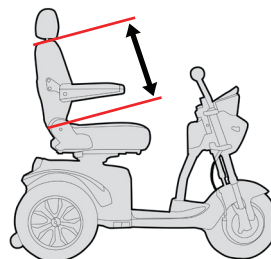

## FEATURES

**779XLS**

- High back contoured seat with headrest
- Sliding / rotating / height adjustable seat
- Lift up + tilt adjustable arm rests
- "Slow when turning" safety feature
- Elevated handlebar with R/H paddle control
- NEW Full function, colour LCD HD display
- High / medium / low speed settings
- Rear wheel drive
- Electromagnetic brake
- Front disc handbrake
- Front + rear suspension
- LED Headlight - low / high beam
- Daytime running light
- Rear LED brake lights
- Front and rear indicators
- Hazard lights
- Large 75 amp battery capacity
- Battery power indicator

Overall Length:  
**1550mm (L)**

Seat Width:  
**515mm**

Backrest Height:  
**465mm**

Armrest Length:  
**335mm**

Headrest Height  
(from seat): **4 settings**

**710mm**  
**690mm**  
**660mm**  
**640mm**