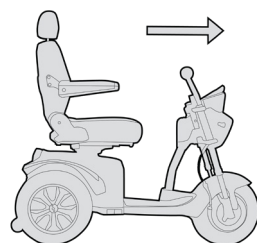

Ground Clearance: **150mm**

180° Turning Circle: **3120mm**

Anti-tip Wheel  
Ground Clearance: **30mm**

Safe & Maximum  
climb angle: **9°**

Seat Height **530mm**  
(from footwell): **505mm**  
**3 settings** **480mm**

Speed: **10km/h**

Tyres (Pneumatic):  
**Front Ø406mm**  
**Rear (3.00-16)**

Max. User Weight:  
**185kg - on flat ground**

Space Between Handlebars:  
**550mm**

Charger:  
**10 Amp**

Maximum range:  
**Up to 50km**