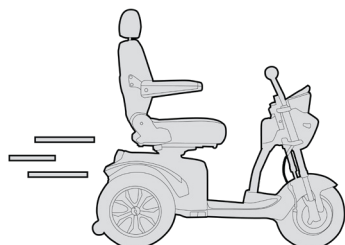

Backrest Angle:  
**Folded down to 109°**

Distance between  
armrests: **485mm**

Seat edge to centre of tiller:  
(adjustable) **425 - 290mm**

**ASK FOR THE BRAND**

**shoprider.com.au**

Seat Height **720mm**  
(from floor): **695mm**  
**3 settings** **670mm**

Ground Clearance: **150mm**

180° Turning Circle: **3120mm**

Anti-tip Wheel  
Ground Clearance: **30mm**

Safe & Maximum  
climb angle: **9°**

Seat Height **530mm**  
(from footwell): **505mm**  
**3 settings** **480mm**