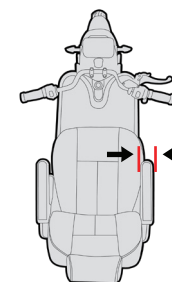

Overall Length:  
**1550mm (L)**

Seat Width:  
**515mm**

Backrest Height:  
**465mm**

Armrest Length:  
**335mm**

Headrest Height  
(from seat): **4 settings**

**710mm**  
**690mm**  
**660mm**  
**640mm**

Overall Width:  
**700mm (W)**

Seat Depth:  
**510mm**

Backrest Width:  
**480mm**

Armrest Width:  
**60mm**

Headrest Width:  
**250mm**

Overall Height  
(Lowest seat setting):  
**1305mm (H)**

Seat Rotation:  
**90° Left & Right**

Backrest Angle:  
**Folded down to 109°**

Distance between  
armrests: **485mm**

Seat edge to centre of tiller:  
(adjustable) **425 - 290mm**

**ASK FOR THE BRAND**

**shoprider.com.au**

Seat Height **720mm**  
(from floor): **695mm**  
**3 settings** **670mm**