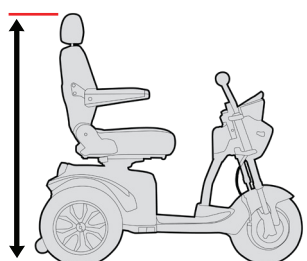

Overall Length:  
**1550mm (L)**

Seat Width:  
**515mm**

Backrest Height:  
**465mm**

Armrest Length:  
**335mm**

Headrest Height  
(from seat): **4 settings**

**710mm**  
**690mm**  
**660mm**  
**640mm**

Overall Width:  
**700mm (W)**

Seat Depth:  
**510mm**

Backrest Width:  
**480mm**

Armrest Width:  
**60mm**

Headrest Width:  
**250mm**

Overall Height  
(Lowest seat setting):  
**1305mm (H)**

Seat Rotation:  
**90° Left & Right**

Backrest Angle:  
**Folded down to 109°**

Distance between  
armrests: **485mm**

Seat edge to centre of tiller:  
(adjustable) **425 - 290mm**

**ASK FOR THE BRAND**

**shoprider.com.au**

Seat Height **720mm**  
(from floor): **695mm**  
**3 settings** **670mm**