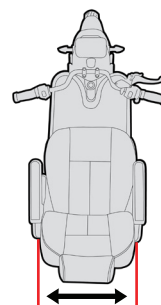

Overall Length:  
**1550mm (L)**

Seat Width:  
**515mm**

Backrest Height:  
**465mm**

Armrest Length:  
**335mm**

Headrest Height  
(from seat): **4 settings**

**710mm**  
**690mm**  
**660mm**  
**640mm**

Overall Width:  
**700mm (W)**

Seat Depth:  
**510mm**

Backrest Width:  
**480mm**

Armrest Width:  
**60mm**

Headrest Width:  
**250mm**

Overall Height  
(Lowest seat setting):  
**1305mm (H)**

Seat Rotation:  
**90° Left & Right**