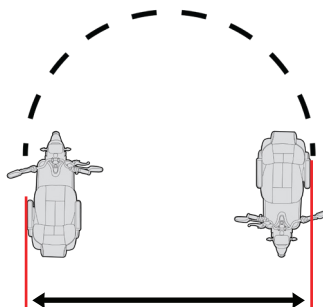

Overall Length:  
**1550mm (L)**

Seat Width:  
**515mm**

Backrest Height:  
**465mm**

Armrest Length:  
**335mm**

Headrest Height  
(from seat): **4 settings**

**710mm**  
**690mm**  
**660mm**  
**640mm**

Overall Width:  
**700mm (W)**

Seat Depth:  
**510mm**

Backrest Width:  
**480mm**

Armrest Width:  
**60mm**

Headrest Width:  
**250mm**

Overall Height  
(Lowest seat setting):  
**1305mm (H)**

Seat Rotation:  
**90° Left & Right**

Backrest Angle:  
**Folded down to 109°**

Distance between  
armrests: **485mm**

Seat edge to centre of tiller:  
(adjustable) **425 - 290mm**

**ASK FOR THE BRAND**

**shoprider.com.au**

Seat Height **720mm**  
(from floor): **695mm**  
**3 settings** **670mm**

Ground Clearance: **150mm**

180° Turning Circle: **3120mm**

Anti-tip Wheel  
Ground Clearance: **30mm**

Safe & Maximum  
climb angle: **9°**

Seat Height **530mm**  
(from footwell): **505mm**  
**3 settings** **480mm**