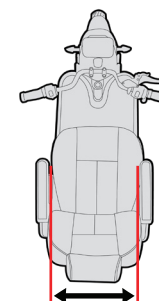

Overall Length:  
**1550mm (L)**

Seat Width:  
**515mm**

Backrest Height:  
**465mm**

Armrest Length:  
**335mm**

Headrest Height  
(from seat): **4 settings**

**710mm**  
**690mm**  
**660mm**  
**640mm**

Overall Width:  
**700mm (W)**

Seat Depth:  
**510mm**

Backrest Width:  
**480mm**

Armrest Width:  
**60mm**

Headrest Width:  
**250mm**

Overall Height  
(Lowest seat setting):  
**1305mm (H)**

Seat Rotation:  
**90° Left & Right**

Backrest Angle:  
**Folded down to 109°**

Distance between  
armrests: **485mm**

Seat edge to centre of tiller:  
(adjustable) **425 - 290mm**

**ASK FOR THE BRAND**

**shoprider.com.au**

Seat Height **720mm**  
(from floor): **695mm**  
**3 settings** **670mm**