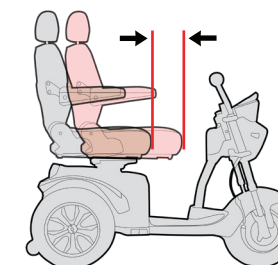

Overall Width:  
**700mm (W)**

Seat Depth:  
**510mm**

Backrest Width:  
**480mm**

Armrest Width:  
**60mm**

Headrest Width:  
**250mm**

Overall Height  
(Lowest seat setting):  
**1305mm (H)**

Seat Rotation:  
**90° Left & Right**

Backrest Angle:  
**Folded down to 109°**

Distance between  
armrests: **485mm**

Seat edge to centre of tiller:  
(adjustable) **425 - 290mm**

**ASK FOR THE BRAND**

**shoprider.com.au**

Seat Height **720mm**  
(from floor): **695mm**  
**3 settings** **670mm**