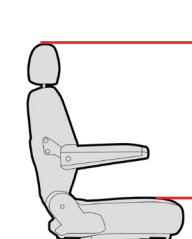

Overall Length:  
**1550mm (L)**

Seat Width:  
**515mm**

Backrest Height:  
**465mm**

Armrest Length:  
**335mm**

Headrest Height  
(from seat): **4 settings**

**710mm**  
**690mm**  
**660mm**  
**640mm**

Overall Width:  
**700mm (W)**

Seat Depth:  
**510mm**

Backrest Width:  
**480mm**

Armrest Width:  
**60mm**

Headrest Width:  
**250mm**

Overall Height  
(Lowest seat setting):  
**1305mm (H)**

Seat Rotation:  
**90° Left & Right**