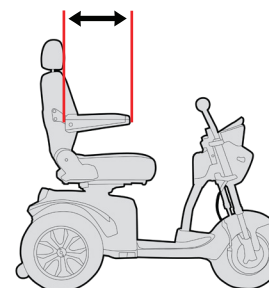

Overall Length:  
**1550mm (L)**

Seat Width:  
**515mm**

Backrest Height:  
**465mm**

Armrest Length:  
**335mm**

Headrest Height  
(from seat): **4 settings**

**710mm**  
**690mm**  
**660mm**  
**640mm**