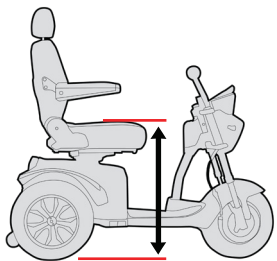

Overall Width:  
**700mm (W)**

Seat Depth:  
**510mm**

Backrest Width:  
**480mm**

Armrest Width:  
**60mm**

Headrest Width:  
**250mm**

Overall Height  
(Lowest seat setting):  
**1305mm (H)**

Seat Rotation:  
**90° Left & Right**

Backrest Angle:  
**Folded down to 109°**

Distance between  
armrests: **485mm**

Seat edge to centre of tiller:  
(adjustable) **425 - 290mm**

**ASK FOR THE BRAND**

**shoprider.com.au**

Seat Height **720mm**  
(from floor): **695mm**  
**3 settings** **670mm**

Ground Clearance: **150mm**

180° Turning Circle: **3120mm**

Anti-tip Wheel  
Ground Clearance: **30mm**

Safe & Maximum  
climb angle: **9°**

Seat Height **530mm**  
(from footwell): **505mm**  
**3 settings** **480mm**