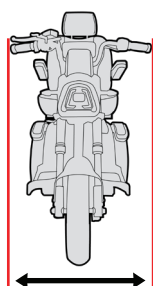

Overall Length:  
**1550mm (L)**

Seat Width:  
**515mm**

Backrest Height:  
**465mm**

Armrest Length:  
**335mm**

Headrest Height  
(from seat): **4 settings**

**710mm**  
**690mm**  
**660mm**  
**640mm**

Overall Width:  
**700mm (W)**

Seat Depth:  
**510mm**

Backrest Width:  
**480mm**

Armrest Width:  
**60mm**

Headrest Width:  
**250mm**

Overall Height  
(Lowest seat setting):  
**1305mm (H)**

Seat Rotation:  
**90° Left & Right**

Backrest Angle:  
**Folded down to 109°**

Distance between  
armrests: **485mm**

Seat edge to centre of tiller:  
(adjustable) **425 - 290mm**

**ASK FOR THE BRAND**

**shoprider.com.au**

Seat Height **720mm**  
(from floor): **695mm**  
**3 settings** **670mm**