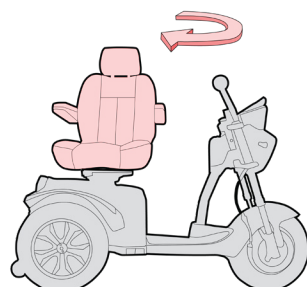

Overall Width:  
**700mm (W)**

Seat Depth:  
**510mm**

Backrest Width:  
**480mm**

Armrest Width:  
**60mm**

Headrest Width:  
**250mm**

Overall Height  
(Lowest seat setting):  
**1305mm (H)**

Seat Rotation:  
**90° Left & Right**