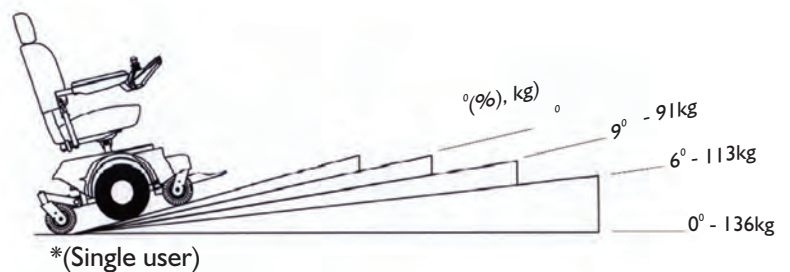

SPECIFICATIONS

G424MT

FEATURES:

Length	1090mm
Width	620mm
Height	1240mm
Battery Capacity (Minimum Amp)	2 x 50Amp
#Maximum Range	up to 40km
Maximum Load Single User*	136Kgs
Charger on board	5Amp
Motor Size	0.80 Hp
Maximum Speed	7-8Kph
*Max Climbing Angle	9 Degrees
Turning Radius	600mm
Wheel Size:	
- Front Caster	2 x 125mm
- Middle (drive)	2 x 250mm
- Rear caster	2 x 100mm
Maximum Seat Recline	45 degree

Large Captain's Seat
Electric power tilt seat
Adjustable arm rests
Swing away leg rest
Sleek body design
Color change panels
Smooth operation
Free wheel device
Variable seat height
Controller interchangeable both arms
Off Board charger

Driver weight may exceed weight of unit. Reduce speed when turning

IMPORTANT

Always be sure to read your owner's manual thoroughly before operating your machine.

Driving range varies with the factors shown below

- (1) The weight of the occupant
- (2) Level ground & Ambient temperature
- (3) Battery condition / Type of charger
- (4) Driving Style

SHOPRIDER®
www.shoprider.com.au *mobility*

Your Authorised dealer

For your nearest Distributor call 1800 672 633
Or visit our Web Site at www.shoprider.com.au