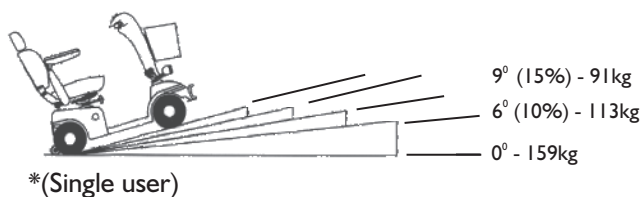

SPECIFICATIONS

ENDEAVOUR

FEATURES

Length	1370mm
Width	630mm
Height	1360mm
*Safe Climbing Angle	9 Degrees
*Max Climbing Angle	9 Degrees
Maximum Load Single User*	159Kgs
Charger	8Amp
Motor Size - 4Pole	0.9Hp
Maximum Speed	10Kph
Battery Capacity (Minimum Amp)	40Amp
Maximum Range #	up to 32km
Wheel Size	330mm
Turning Radius	1750mm
Weight (with battery)	101kg

Large Captain's Seat
Adjustable Steering Tiller
Adjustable Width Arm Rests
Sliding Rotating Seat
Front Shopping Basket
Horn
USB power outlet
LED Battery Level indicator
LED Front Headlights
Front & Rear Suspension
Front & Rear Lights
Hazard Lights /indicators
High / Low Speed switch
Anti Tips Wheels
Comprehensive Warranty

Shoprider is listed and complies with the regulations of the Therapeutic Goods Association of Australia and is manufactured to comply with all relevant international ISO standards.

WARNING: Do not exceed 10kph on public roads or paths.

IMPORTANT: Always be sure to read your owner's manual thoroughly before operating your machine.

Driving range varies with the factors shown below

- (1) The weight of the occupant
- (2) Level ground & Ambient temperature
- (3) Battery condition / Type of charger
- (4) Driving Style

ENDEAVOUR

SHOPRIDER®
www.shoprider.com.au *mobility*

Your Authorised dealer

For your nearest Distributor call 1800 672 633
Or visit our Web Site at www.shoprider.com.au