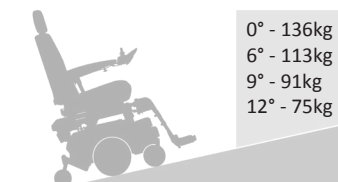

COUGAR 14

BURGUNDY RED

G424L

FEATURES

- High back contoured seat with headrest
 - Height / angle adjustable seat
 - Lift up & adjustable width / height arm rests
 - Fold up adjustable height / depth footrest
 - Mid wheel drive
 - Finger control operation
 - High / Low speed settings
 - Battery power indicator
 - Horn
 - Ideal for indoor and outdoor use on even ground
 - Tie down points for transport
- Attachment options available:
 Swing away legrests
 Elevating swing away legrests
 Stump support

SPECIFICATIONS

- Overall: 990mm (L) x 690mm (W) x 1180mm (H)
 Turning Circle: 1020mm
 Speed: 9.6km/h
 Maximum range: Up to 40km
 Safe climb angle: 8°
 Maximum climb angle: 12°
 Motor: 2 x 1.34Hp high torque motors (2 Pole)
 Batteries: 2 x 50 Amp minimum (supplied)
 Charger: 8 Amp
 Tyres: Front: Ø150mm / Middle: Ø360mm / Rear: Ø125mm
 Product Weight: 118kg - with batteries
 Maximum User Weight: 136kg - on flat ground

0° - 136kg
 6° - 113kg
 9° - 91kg
 12° - 75kg