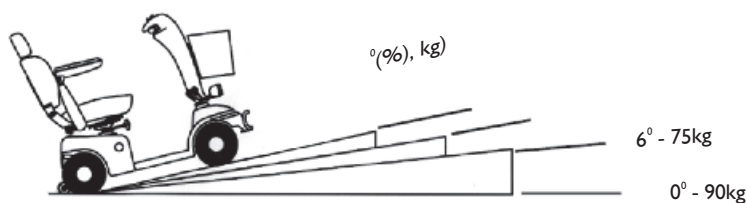

The SHOPRIDER™ **Getabout** has been designed to be easily folded and transported, ideal for people wanting to travel via vehicle, aeroplane or ship. The **Getabout** features a patented easy fold seat mechanism to make the folding process very quick and when you combine this with the travel handle and unidirectional castors you have a great scooter for your portable needs. The **Getabout** is another innovative scooter from Shoprider.

The reliability of this impressive scooter by SHOPRIDER™ is further enhanced by the rear wheel drive and electromagnetic brake.

SPECIFICATIONS	GETABOUT
Length	1010mm (470mm)
Width	445mm
Height	890mm
*Safe Climbing Angle	6 Degrees
*Max Climbing Angle	6 Degrees
*Maximum Load <u>Single user</u>	90Kgs
Charger	2Amp
Motor Size	0.330Hp
Maximum Speed	6Kph
Battery capacity min	2 x 10 Amp
Maximum range#	up to 18km
Wheel Size	155/205mm
Turning Radius	915 mm
Weight (with battery)	27kg

FEATURES:

- Patented Easy Fold Seat Mechanism
- Easy Folding Base
- Multi Position Tiller
- Flat Free Tyres
- Travel Handle
- Unidirectional Castors
- 10amp Batteries
- **Comprehensive Warranty**

WARNING: Do not exceed 10kph on public roads or paths

IMPORTANT: Always be sure to read your owner's manual thoroughly before operating your machine.

Driving range varies with the factors shown below

- (1) The weight of the occupant
- (2) Level ground & Ambient temperature
- (3) Battery condition / Type of charger
- (4) Driving Style

*(Single user)

Shoprider is listed and complies with the regulations of the Therapeutic Goods Association of Australia as well as the regulatory bodies and standards in America (FDA) and Europe (CE)

SHOPRIDER®
www.shoprider.com.au *mobility*

Your Authorised dealer

For your nearest Distributor call 1800 672 633
Or visit our Web Site at www.shoprider.com.au