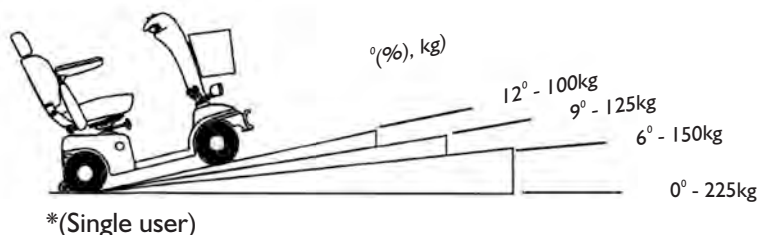

The reliability of this impressive scooter by SHOPRIDER™ is further enhanced by the rear wheel drive and electromagnetic brake.

SPECIFICATIONS	ROCKY 4
Length	1430mm
Width	680mm
Height	1300mm
*Safe Climbing Angle	9 Degrees
*Max Climbing Angle	12 Degrees
*Maximum Load <u>Single user</u>	225Kgs
Charger	8Amp
Motor Size	2.0Hp
Maximum Speed	12Kph
Battery capacity min	2 x 60 Amp
Maximum range#	up to 50km
Wheel Size	330mm
Turning Radius	1800 mm
Weight (with battery)	146kg

FEATURES:

- Airflow Comfort Seat
- Loop Steering Tiller
- Gas Adjustable Steering Tiller
- Adjustable width arm rests
- Sliding Rotating Seat
- Variable Seat Height
- Battery Power indicator
- Double Head Lights
- Rear Lights & Indicators
- Hazard Lights
- Front & Rear Bump Pads
- High & Low Speed
- Shopping Basket
- **Comprehensive Warranty**

WARNING: Do not exceed 10kph on public roads or paths

IMPORTANT: Always be sure to read your owner's manual thoroughly before operating your machine.

Driving range varies with the factors shown below

- (1) The weight of the occupant
- (2) Level ground & Ambient temperature
- (3) Battery condition / Type of charger
- (4) Driving Style

Shoprider is listed and complies with the regulations of the Therapeutic Goods Association of Australia as well as the regulatory bodies and standards in America (FDA) and Europe (CE)