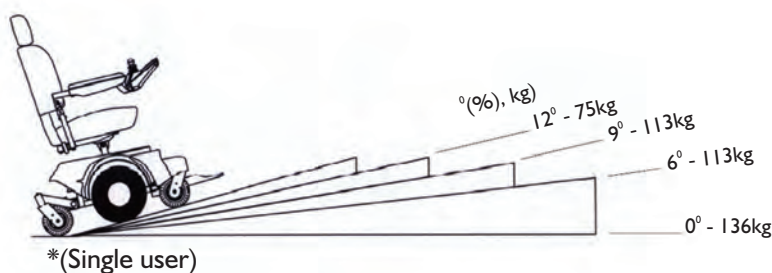

SPECIFICATIONS	COUGAR 10	COUGAR 14
Length	920mm	920mm
Width	620mm	690mm
Height	1120mm	1180mm
Battery Capacity (Minimum Amp)	2 x 40Amp	2 x 40Amp
#Maximum Range	up to 30km	up to 40km
Maximum Load Single User*	136Kgs	136Kgs
Charger	4Amp	8Amp
Motor Size	0.8 Hp	1.34 Hp
Maximum Speed	8Kph	9.6Kph
*Safe Climbing Angle	8 Degrees	8 Degrees
*Max Climbing Angle	9 Degrees	12 Degrees
Turning Radius	570mm	600mm
Wheel Size:		
- Front Caster	2 x 125mm	2 x 125mm
- Middle (drive)	2 x 260mm	2 x 360mm
- Rear caster	2 x 100mm	2 x 100mm

FEATURES:

High Back Captain's Seat
Adjustable Angle and Height Seat
Adjustable Armrests
Finger Control Operation
Tie Down Points for Transport
Swing Away Elevating Available
Legs Rest Available
Stump Supports Available

Driver weight may exceed weight of unit. Reduce speed when turning

IMPORTANT

Always be sure to read your owner's manual thoroughly before operating your machine.

Driving range varies with the factors shown below

- (1) The weight of the occupant
- (2) Level ground & Ambient temperature
- (3) Battery condition / Type of charger
- (4) Driving Style

SHOPRIDER®
www.shoprider.com.au

mobility

Your Authorised dealer

For your nearest Distributor call 1800 672 633
Or visit our Web Site at www.shoprider.com.au