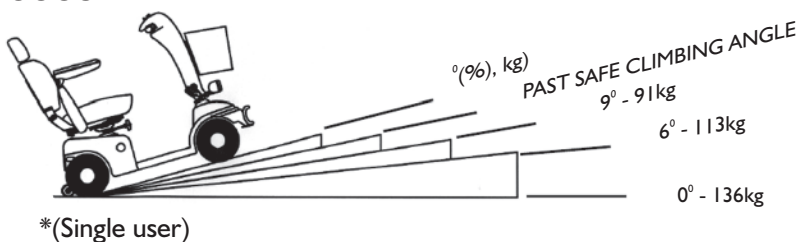

SPECIFICATIONS

888SE

Length	1280mm
Width	600mm
Height	1070mm
*Safe Climbing Angle	9 Degrees
*Max Climbing Angle	9 Degrees
Maximum Load Single User*	136Kgs
Charger	8Amp
Motor Size	0.75Hp
Maximum Speed	8Kph
Battery Capacity (Minimum Amp)	2 x 50Amp
Maximum Range #	up to 40km
Wheel Size	260mm
Turning Radius	1500mm
Weight (w/o batteries)	76kg

FEATURES

High Back Seat
Adjustable Steering Tiller
Adjustable Width Arm Rests
Fold Arm Rests
Sliding Rotating Seats
Front Shopping Basket
Variable Seat height
Horn
Battery Level Warning Light
Front & Rear Bumper Pads
Front & Rear Suspension
Front Lights
Anti Tips Wheels
Comprehensive Warranty

Shoprider is listed and complies with the regulations of the Therapeutic Goods Association of Australia and is manufactured to comply with all relevant international ISO standards.

IMPORTANT: Always be sure to read your owner's manual thoroughly before operating your machine.

WARNING: Do not exceed 10kph on public roads or paths

Driving range varies with the factors shown below

- (1) The weight of the occupant
- (2) Level ground & Ambient temperature
- (3) Battery condition / Type of charger
- (4) Driving Style

888SE

Your Authorised dealer

For your nearest Distributor call 1800 672 633
Or visit our Web Site at www.shoprider.com.au