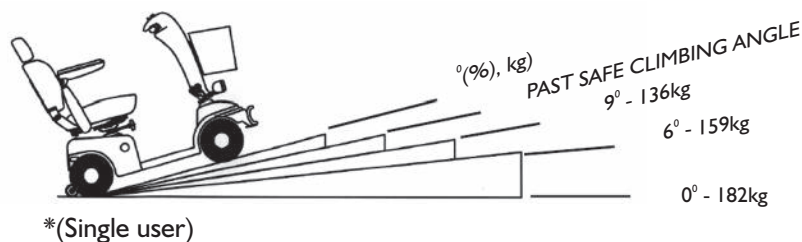

SPECIFICATIONS

Length	1230mm
Width	640mm
Height	1250mm
*Safe Climbing Angle	9 Degrees
*Max Climbing Angle	9 Degrees
Maximum Load Single User*	182Kgs
Charger	4Amp
Motor Size	2.0Hp
Maximum Speed	12Kph
Battery Capacity (Minimum Amp)	2 x 50Amp
Maximum Range #	up to 30km
Wheel Size	260/330mm
Turning Radius	1290mm
Weight (w/o batteries)	76kg

FEATURES

High Back Seat
Adjustable Steering Tiller
Adjustable Width Arm Rests
Fold Arm Rests
Sliding Rotating Seats
Front Shopping Basket
Variable Seat height
Horn
Battery Level Warning Light
Flat Free Tyres
Front & Rear Suspension
Front Lights
Anti Tips Wheels
Comprehensive Warranty

Shoprider is listed and complies with the regulations of the Therapeutic Goods Association of Australia as well as the regulatory bodies and standards in America (FDA) and Europe (CE)

IMPORTANT: Always be sure to read your owner's manual thoroughly before operating your machine.

WARNING: Do not exceed 10kph on public roads or paths

Driving range varies with the factors shown below

- (1) The weight of the occupant
- (2) Level ground & Ambient temperature
- (3) Battery condition / Type of charger
- (4) Driving Style

SHOPRIDER®
www.shoprider.com.au *mobility*

Your Authorised dealer

For your nearest Distributor call 1800 672 633
Or visit our Web Site at www.shoprider.com.au