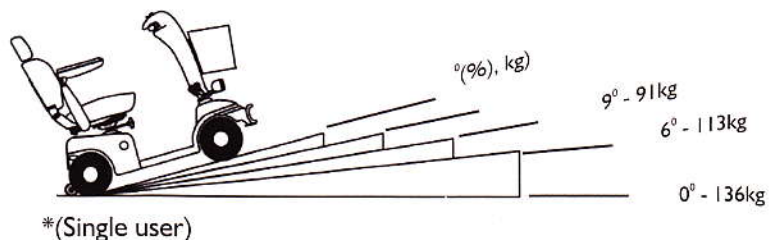

SPECIFICATIONS

778ER

Length	1120mm
Width	600mm
Height	1160mm
*Safe Climbing Angle	9 Degrees
*Max Climbing Angle	12 Degrees
Maximum Load Single User*	136Kgs
Charger	4Amp
Motor Size	0.80Hp
Maximum Speed	8Kph
Battery Capacity (Minimum Amp)	2 x 35Amp
Maximum Range #	up to 26km
Wheel Size	260mm
Turning Radius	1000mm
Weight (w/o batteries)	79kg

FEATURES

High back Captain's Seat
Loop Steering Tiller
Adjustable Steering Tiller
Adjustable Width Arm Rests
Sliding Rotating Seat
Variable Seat Height
Battery Power indicator
Head Lights
Rear Lights & indicators
Hazard Lights
Shopping Basket
Comprehensive Warranty

Shoprider is listed and complies with the regulations of the Therapeutic Goods Association of Australia as well as the regulatory bodies and standards in America (FDA) and Europe (CE)

IMPORTANT: Always be sure to read your owner's manual thoroughly before operating your machine.

WARNING: Do not exceed 10kph on public roads or paths

Driving range varies with the factors shown below

- (1) The weight of the occupant
- (2) Level ground & Ambient temperature
- (3) Battery condition / Type of charger
- (4) Driving Style

SHOPRIDER®
www.shoprider.com.au *mobility*

Your Authorised dealer

For your nearest Distributor call 1800 672 633
Or visit our Web Site at www.shoprider.com.au