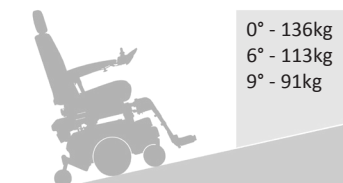

COUGAR 10 LIFT

BURGUNDY RED

G424ML

FEATURES

- High back contoured seat with headrest
- Electric power lift height / angle adjustable seat
- Lift up & adjustable width / height arm rests
- Swing away legrest
- Mid wheel drive
- Finger control operation
- High / Low speed settings
- Battery power indicator
- Horn
- Ideal for indoor and outdoor use on even ground
- Tie down points for transport

- Attachment options available:
 Elevating swing away legrests
 Stump support

SPECIFICATIONS

Overall: 920mm (L) x 620mm (W) x 1240mm (H)

Seat height range: 580 - 910mm

Turning circle: 950mm

Speed: 7 - 8km/h

Maximum range: Up to 40km

Safe climb angle: 9°

Maximum climb angle: 9°

Motor: 2 x 0.8Hp high torque motors (2 Pole)

Batteries: 2 x 50 Amp minimum (supplied)

Charger: 5 Amp

Tyres: Front: Ø150mm / Middle: Ø260mm / Rear: Ø125mm

Product Weight: 114kg - with batteries

Maximum User Weight: 136kg - on flat ground

0° - 136kg
 6° - 113kg
 9° - 91kg